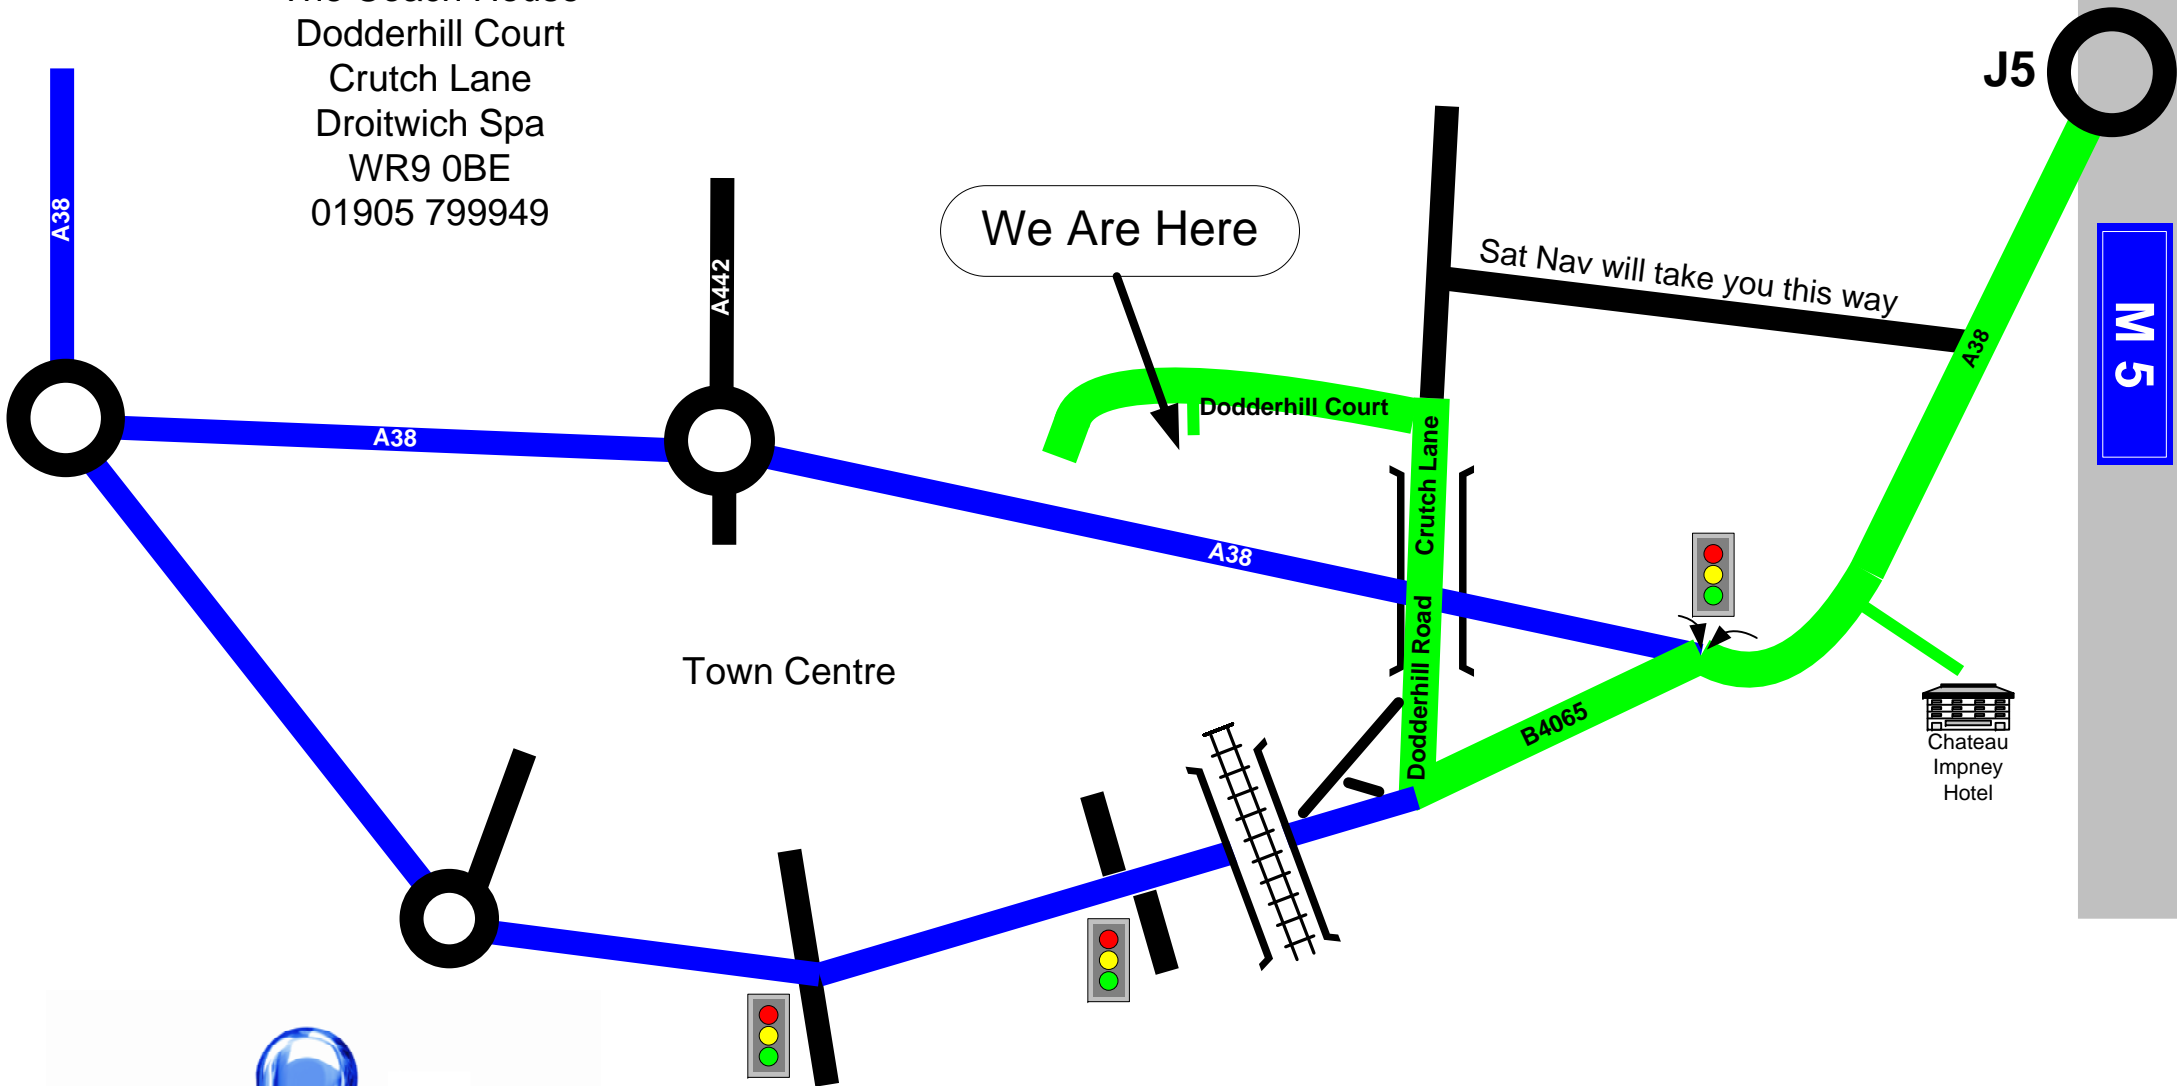

P & R Alarms Limited
The Coach House
Dodderhill Court
Crutch Lane
Droitwich Spa
WR9 0BE
01905 799949

Directions to our office